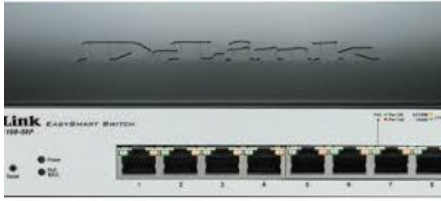

Discover the full range of network switches from D-Link, Hewlett Packard, Cisco and TP-Link at great prices. Speed up your network connection with an Ethernet switch.

D-LINK DGS-1100-08P 8-PORT GIGABIT POE SMART SWITCH

- DGS-1100 Smart Switch Series provides an affordable solution for environments that require simple network management.
- The DGS-1100's web user interface is an easy way to manage Layer 2 features, such as VLANs, Spanning Tree Protocol (STP), link aggregation (static).
- With powerful security features like IGMP snooping, Static MAC, and Storm Control, the DGS-1100 Smart family is a versatile solution for environments that require easy to deploy and easy to configure solutions without added complexities.

[Read More](#)

Price: KSh12,000.00 Excl VAT

Discover the full range of network switches from D-Link, Hewlett Packard, Cisco and TP-Link at great prices. Speed up your network connection with an Ethernet switch.

D-LINK DGS-108 8-PORT GIGABIT UNMANAGED SWITCH

- Plug-and-play makes it easy to instantly create a network connected to the internet, without fiddling with any configurations whatsoever.
- Gigabit Ethernet transfer speeds make it ideal for transferring files quickly and online gaming.
- The switch features QoS, which organizes and prioritizes time-sensitive and important data for efficient delivery, allowing for smooth streaming media, VoIP calling, and online gaming.
- The D-Link Cable Diagnostics Function enables users to be instantly aware of cable conditions through the LED display on the front panel.

[Read More](#)

Price: KSh3,500.00 Excl VAT