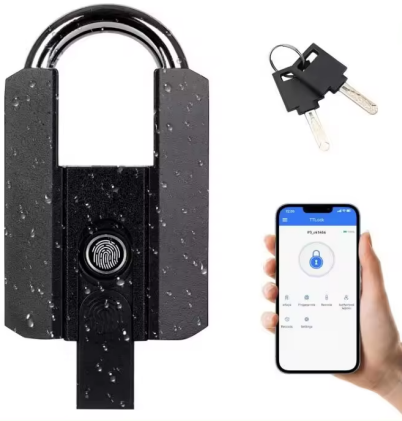

TT LOCK

Digital door locks for automatic close/open when arming or disarming your smart home. Control your security from anywhere with an Internet connection. Powered by z-wave, wifi and bluetooth technology.

BLUETOOTH DIGITAL FINGERPRINT PADLOCK WATERPROOF.

- Unlock way: APP+Fingerprint + Key
- Battery life: 10,000 times normal unlock
- Power: Lithium battery
- Waterproof: IP67
- TLock App.

[Read More](#)

Price: ~~KSh9,999.00~~ KSh12,999.00 Excl VAT

Digital door locks for automatic close/open when arming or disarming your smart home. Control your security from anywhere with an Internet connection. Powered by z-wave, wifi and bluetooth technology.

BLUETOOTH 3D FACE BIOMETRIC GLASS DOOR SMART LOCK

- Unlock way: Face/fingerprint,tuya App,code, card, key
- Material: Aluminum Alloy
- Power: AA Batteries 4 Pieces.
- TLock App.
- Optional WiFi Gateway for Purchase.