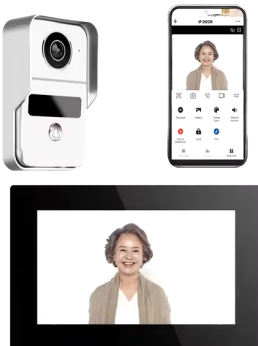

Use video intercom to receive calls, play video, and even unlock the door on it. Our video intercom systems are Full HD delivering clear video. We do installation

TUYA POE VIDEO INTERCOM WITH 7INCH WIFI MONITOR

- 2Mp Video Door Phone
- 7inch WiFi Monitor
- Tuya App
- Waterproof
- PoE

[Read More](#)

Price: ~~KSh24,999.00~~ KSh29,999.00 Excl VAT