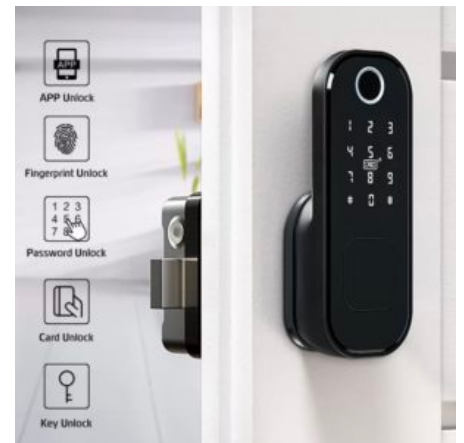

Digital door locks for automatic close/open when arming or disarming your smart home. Control your security from anywhere with an Internet connection. Powered by z-wave, wifi and bluetooth technology.

WIFI APP DOOR LOCK WITH FINGERPRINT, PASSCODE & CARD

[Read More](#)

Price: ~~KSh14,999.00~~ KSh17,999.00 Excl VAT

Digital door locks for automatic close/open when arming or disarming your smart home. Control your security from anywhere with an Internet connection. Powered by z-wave, wifi and bluetooth technology.

WIFI SMART RIM LOCK WITH FINGERPRINT, CODE & CARD-WATERPROOF

- EzMaterial: Aluminum alloy
- Unlock method: Tuya App, M1 Card, Passcode, Fingerprint or Key
- Power supply: DC6V, 4pcs alkaline batteries
- Universal Both for Right or Left Door
- Suitable for 30-60mm door thickness
- Fingerprint capacity: 200pcs

[Read More](#)

Price: ~~KSh15,999.00~~ KSh19,999.00 Excl VAT