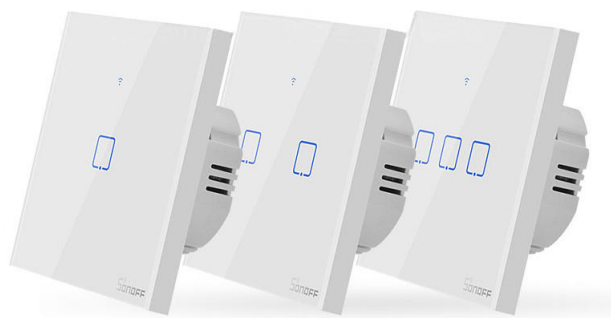

SWITCHES

Light switches for a smart home lets you schedule your home lights to turn on and off at a set time powered by WiFi, Z-wave and Zigbee technologies. Control from your smartphone, or through a voice assistant like Alexa or Google Assistant