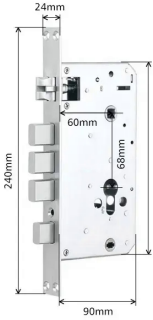

Smart locks which guests can open with a keypad code. Create and manage codes using a Mobile App from Anywhere. Convenient access for your guests, peace of mind for you.

TUYA WIFI ADVANCED SMART LOCK WITH CAMERA

- Unlock way: APP +Fingerprint + Password + Card + Key
- Power supply: 4200mAh Lithium-ion Rechargeable Batteries

[Read More](#)

Price: ~~KSh29,999.00~~ ~~KSh34,999.00~~ Excl VAT

Digital door locks for automatic close/open when arming or disarming your smart home. Control your security from anywhere with an Internet connection. Powered by z-wave, wifi and bluetooth technology.

BLUETOOTH SMART KEYBOX - PASSCODE & FINGERPRINT

- Bluetooth Connection
- Tuya Mobile App
- Unlock method: App, fingerprint, code, card
- Batteries type: 4pcs AAA Alkaline batteries

[Read More](#)

Price: ~~KSh14,999.00~~ ~~KSh17,999.00~~ Excl VAT