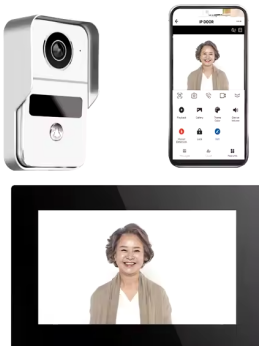

- Detects Smoke and Heat
- Easy Installation
- Battery powered Only
- Z-Wave / Z-Wave Plus Wireless Only
- Sensitivity calibration feature

[Read More](#)

Price: ~~KSh6,499.00~~ ~~KSh7,999.00~~ Excl VAT

VIDEO INTERCOM

Use video intercom to receive calls, play video, and even unlock the door on it. Our video intercom systems are Full HD delivering clear video. We do installation

Use video intercom to receive calls, play video, and even unlock the door on it. Our video intercom systems are Full HD delivering clear video. We do installation