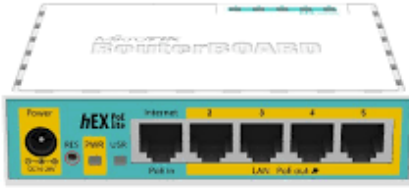

We offer Power over Ethernet (PoE) that allow transmitting both power and data through an Ethernet cable at the same time from manufacturers including Hasivo, Tp-link and D-link

MIKROTIK HEX POE LITE | 5X ETHERNET ROUTER WITH POE

- hEX PoE lite is a small five port ethernet router in a plastic case, it has a USB 2.0 port and PoE output.
- Ports 2-5 can power other PoE capable devices with the same voltage as applied to the unit. Less power adapters and cables to worry about! Max current is 1A per port, Ethernet ports are shielded.
- It is affordable, small and easy to use. With it's compact design and clean looks, it will fit perfectly into any SOHO environment.

[Read More](#)

Price: KSh6,000.00 Excl VAT

We offer Power over Ethernet (PoE) that allow transmitting both power and data through an Ethernet cable at the same time from manufacturers including Hasivo, Tp-link and D-link

MIKROTIK HAP | 2.4GHZ AP, 5 ETHERNET PORTS, POE ON PORT 5, USB FOR 3G/4G

- This small home access point is the perfect device for homes or small offices where all you need is a wireless AP and a few wired devices connected. Based on our popular RB951-2n, the new hAP is an improvement in many areas.
- The device can be powered from the power jack or with passive PoE from a PoE injector. The power adapter is included.
- hAP provides PoE output function for port #5 - it can power other PoE capable devices with the same voltage as applied to the unit. Maximum load on the port is 500mA.