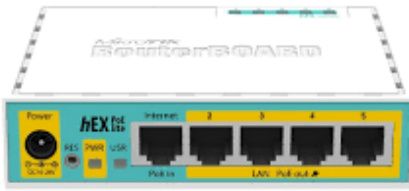

We offer Power over Ethernet (PoE) that allow transmitting both power and data through an Ethernet cable at the same time from manufacturers including Hasivo, Tp-link and D-link

MIKROTIK HEX POE LITE | 5X ETHERNET ROUTER WITH POE

- hEX PoE lite is a small five port ethernet router in a plastic case, it has a USB 2.0 port and PoE output.
- Ports 2-5 can power other PoE capable devices with the same voltage as applied to the unit. Less power adapters and cables to worry about! Max current is 1A per port, Ethernet ports are shielded.
- It is affordable, small and easy to use. With it's compact design and clean looks, it will fit perfectly into any SOHO environment.

[Read More](#)

Price: KSh6,000.00 Excl VAT

We offer Power over Ethernet (PoE) that allow transmitting both power and data through an Ethernet cable at the same time from manufacturers including Hasivo, Tp-link and D-link

MIKROTIK HAP | 2.4GHZ AP, 5 ETHERNET PORTS, POE ON PORT 5, USB FOR 3G/4G

- This small home access point is the perfect device for homes or small offices where all you need is a wireless AP and a few wired devices connected. Based on our popular RB951-2n, the new hAP is an improvement in many areas.
- The device can be powered from the power jack or with passive PoE from a PoE injector. The power adapter is included.
- hAP provides PoE output function for port #5 – it can power other PoE capable devices with the same voltage as applied to the unit. Maximum load on the port is 500mA.