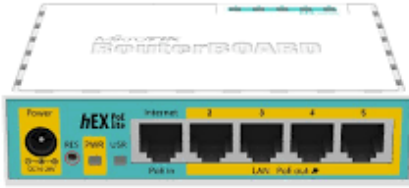

CISCO SG300-52P 52-PORT GIGABIT POE MANAGED SWITCH

- Cisco 300 Series Switches have been rigorously tested to deliver the high availability and performance you expect from a Cisco switch.
- Cisco 300 Series Switches are designed to be easy to use and manage by small businesses and the partners who serve them.
- The Cisco SG300-52P 52-port Gigabit PoE Managed Switch provides a high level of security and give you fine- grained control to safeguard your network from unauthorized users.
- Cisco 300 Series Switches are available with up to 48 PoE ports of Fast Ethernet or Gigabit Ethernet connectivity.

MIKROTIK HEX POE LITE | 5X ETHERNET ROUTER WITH POE

- hEX PoE lite is a small five port ethernet router in a plastic case, it has a USB 2.0 port and PoE output.
- Ports 2-5 can power other PoE capable devices with the same voltage as applied to the unit. Less power adapters and cables to worry about! Max current is 1A per port, Ethernet ports are shielded.
- It is affordable, small and easy to use. With it's compact design and clean looks, it will fit perfectly into any SOHO environment.